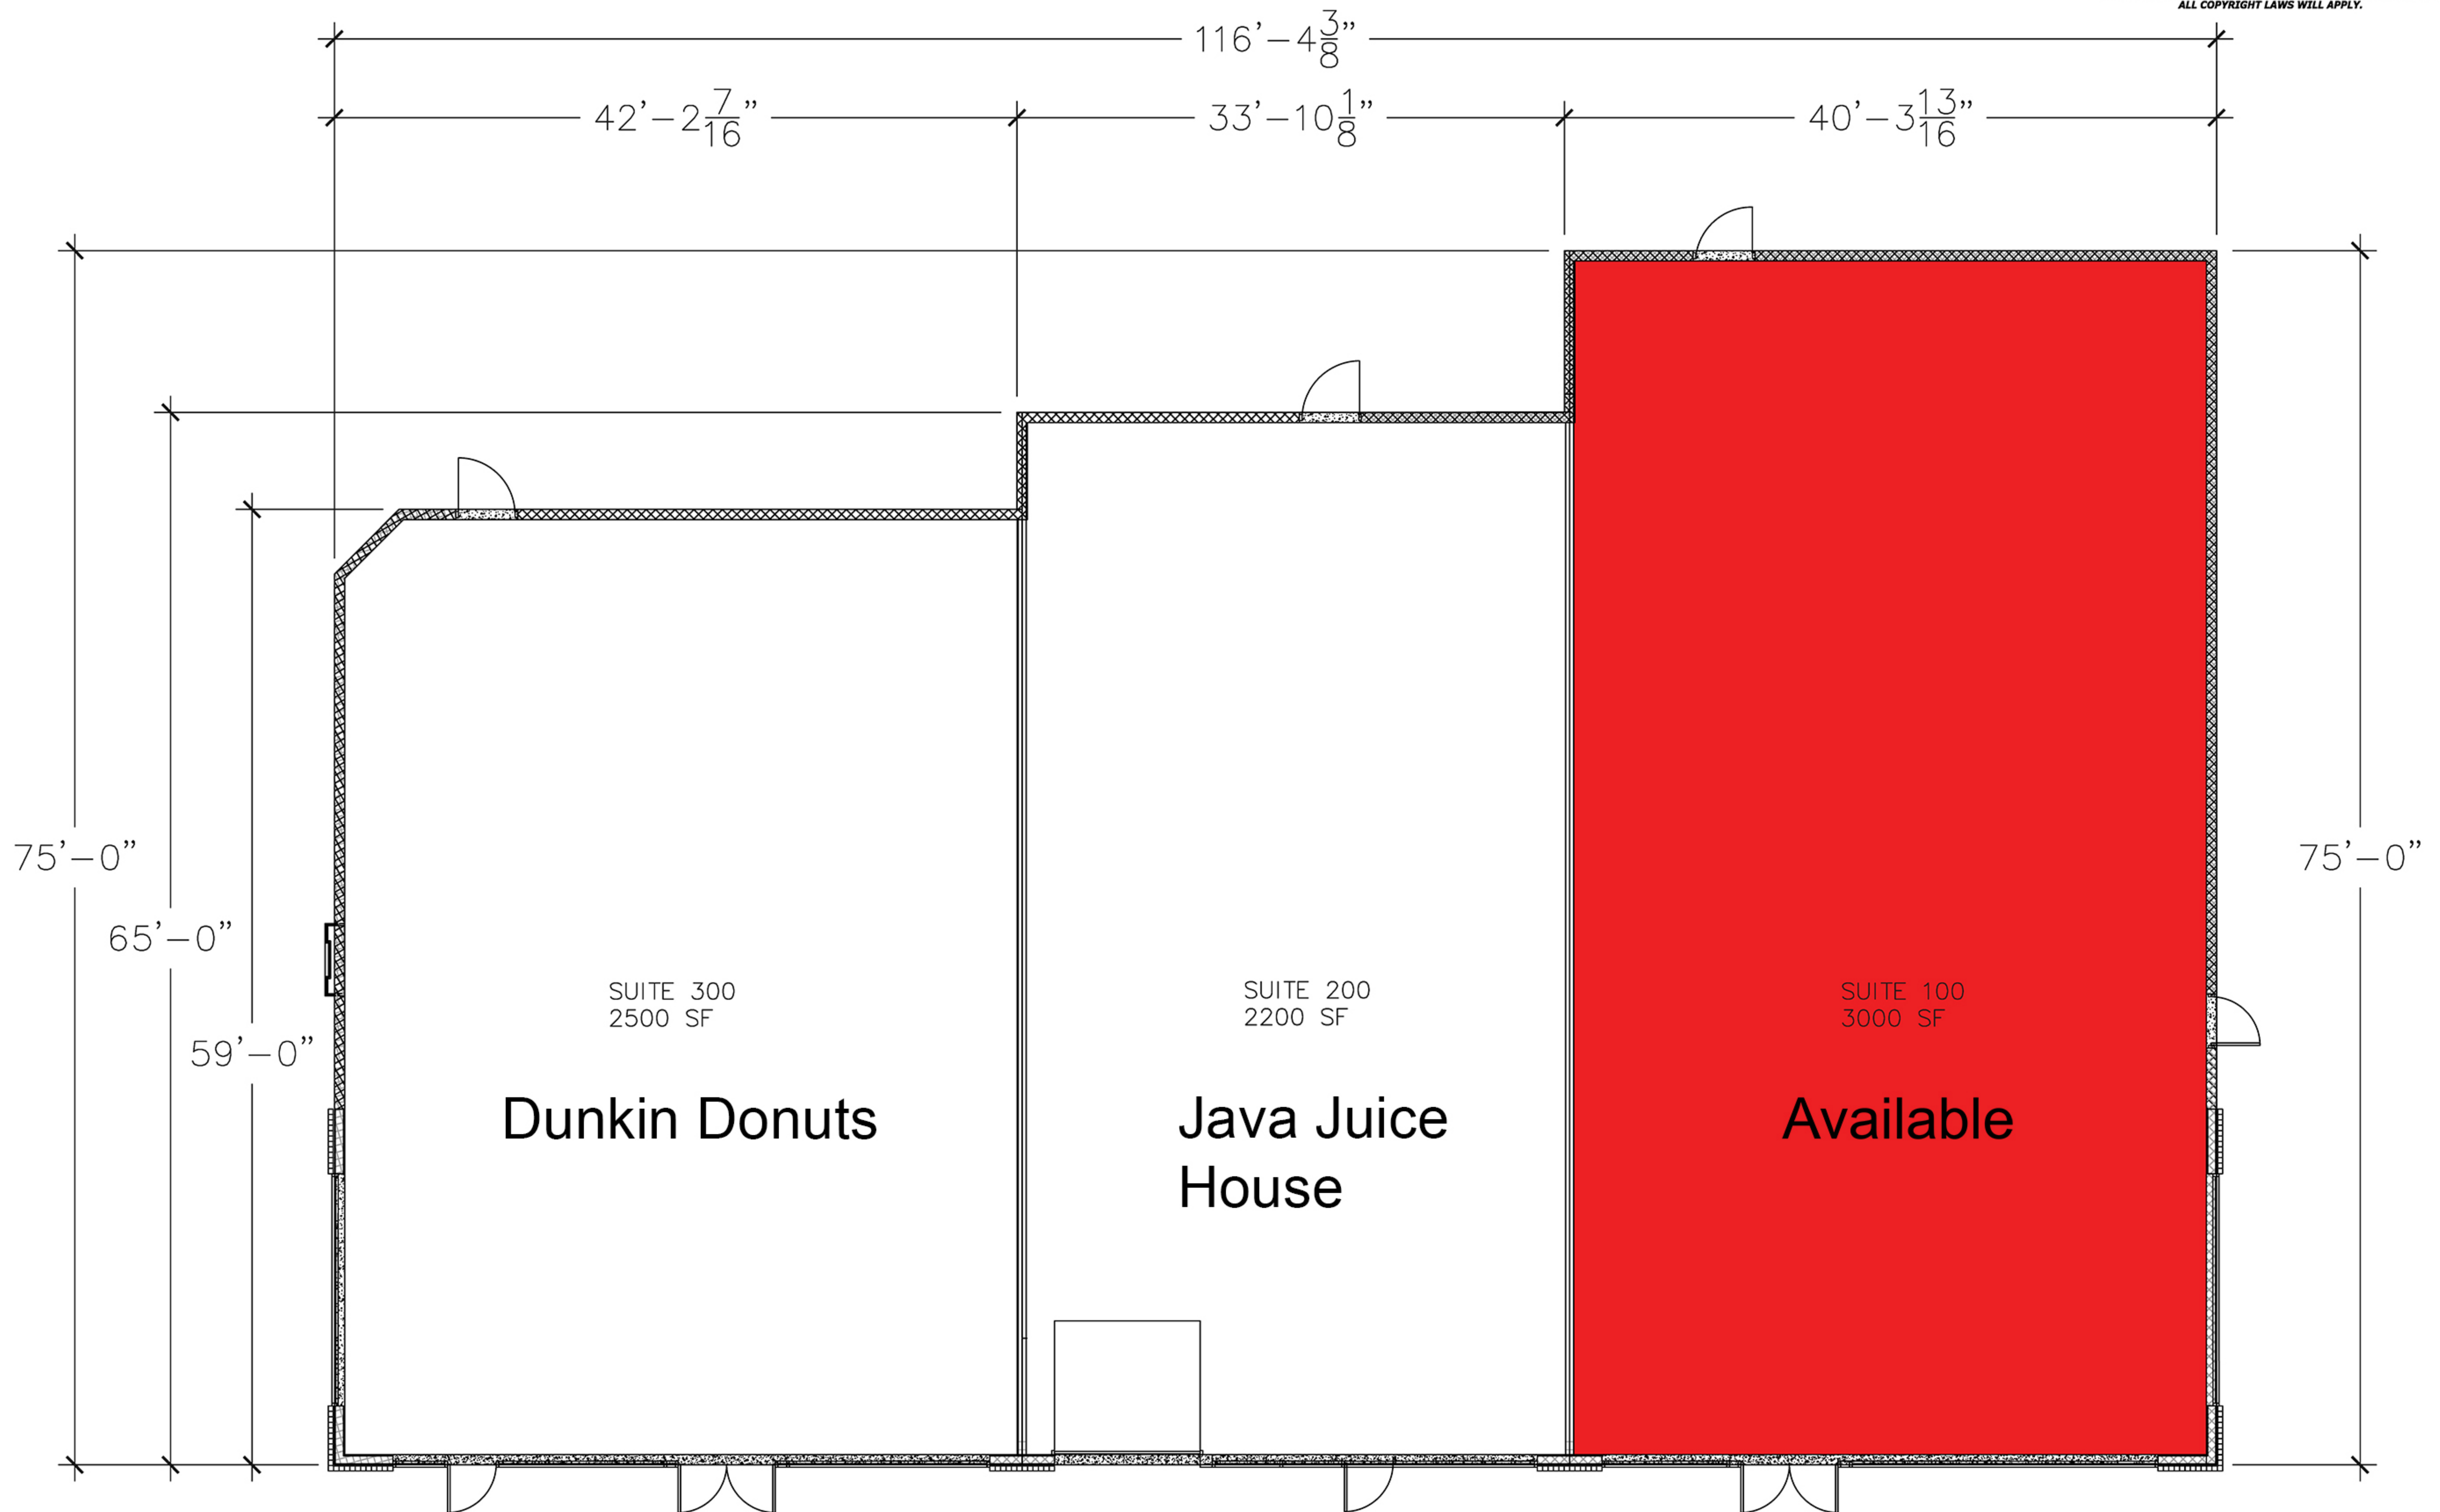

TRUE LINE
CONSTRUCTION COMPANY, LLC

CONSTRUCTION COMPANY, LLC
COMMERCIAL, RETAIL, RESIDENTIAL & CHURCH BUILDINGS
1550 HIGHWAY 126 BRISTOL, TN 37620 423-968-9164
www.trueinellc.com

KBM commercial properties
keeping you in our sites

1550 HIGHWAY 126 BRISTOL, TN 37620
423-968-3321
MANAGING COMPANY

A NEW DEVELOPMENT FOR:
THE FALLS
LOTS 27
BRISTOL, VA

REVISIONS:

No.	Description	Date

☐ PRELIMINARY DOCUMENT
☐ BID DOCUMENT
☐ CONSTRUCTION DOCUMENT
☐ PERMITTING DOCUMENT

Project number _____
Date _____
Drawn by _____
Checked by _____

Scale _____

Marketing Plan
7,700 SF
(Subject to Change)