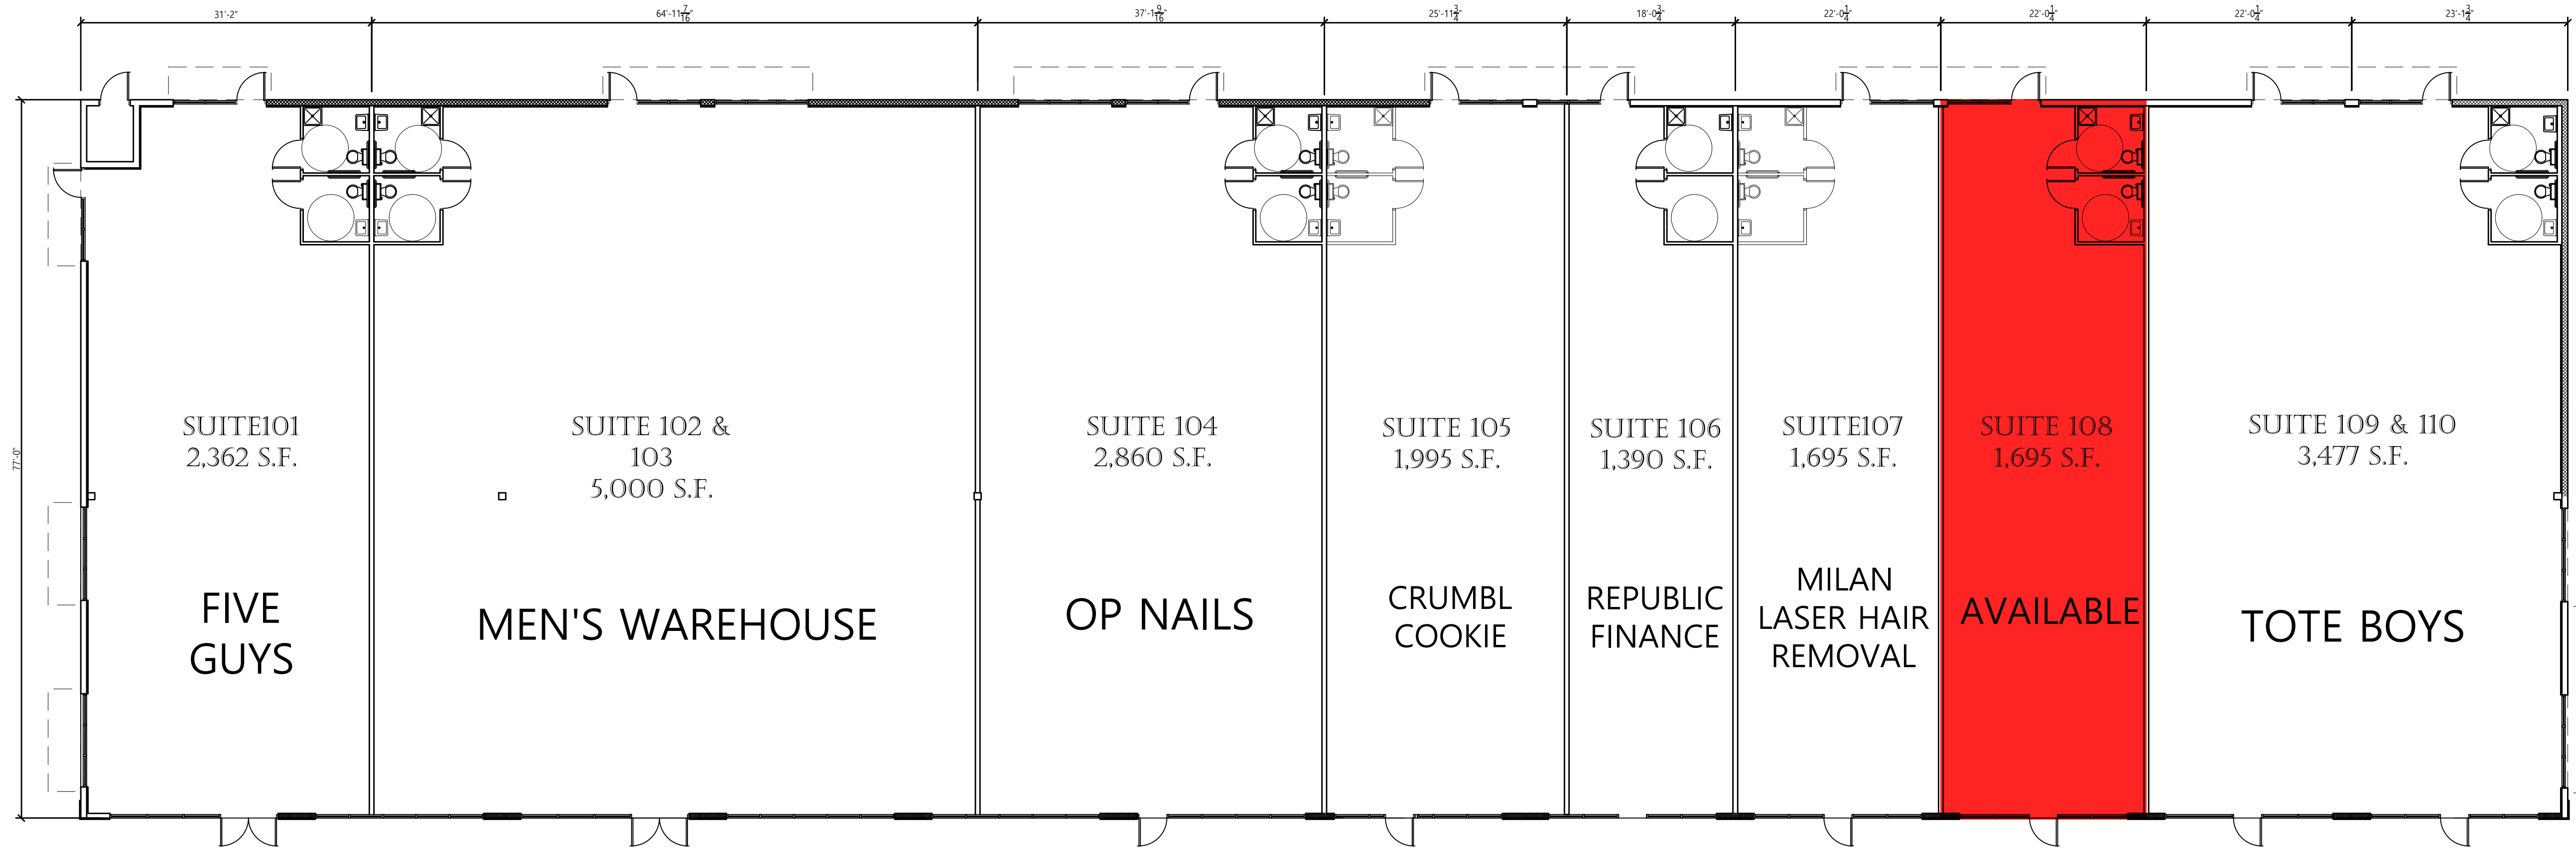

MARKETING FLOOR

CONSTRUCTION COMPANY, LLC
COMMERCIAL, RETAIL, RESIDENTIAL & CHURCH BUILDERS
1550 HIGHWAY 126 BRISTOL, TN 37620 423-968-9164
www.trueinelc.com

commercial properties
keeping you in our sites
1550 HIGHWAY 126 BRISTOL, TN 37620
423-968-3321
MANAGING COMPANY

A NEW DEVELOPMENT FOR:
**SHOPPES AT
NORTH ROAN**

LOCATION: JOHNSON CITY, TN

REVISIONS:

No.	Date

Project number _____
Date _____
Drawn by _____
Checked by _____
FLOOR
Scale _____