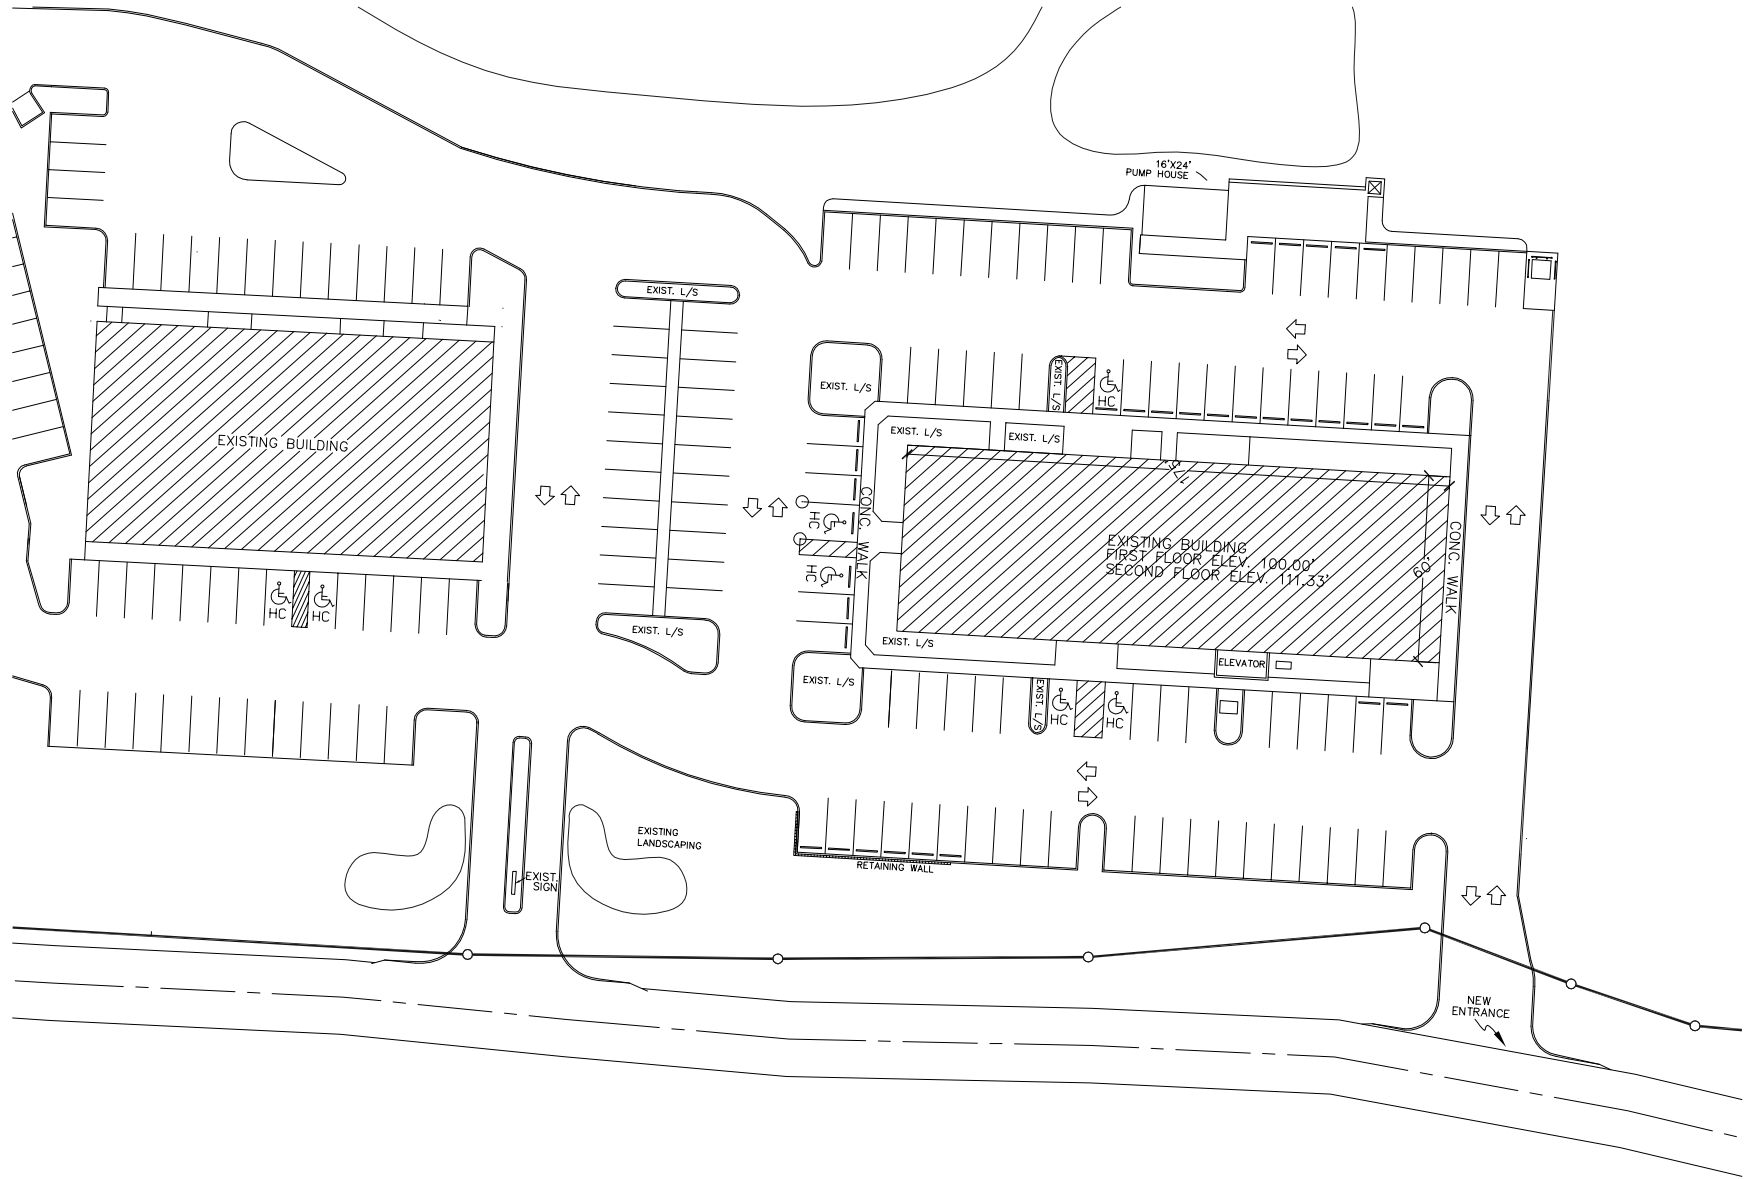

TRUE LINE
CONSTRUCTION COMPANY, LLC
COMMERCIAL, RETAIL, RESIDENTIAL & CHURCH BUILDERS
1550 HIGHWAY 126 BRISTOL, TN 37620 423-968-9164
www.trueinellc.com

KBM commercial properties
keeping you in our sites
1550 HIGHWAY 126 BRISTOL, TN 37620
423-968-3321
MANAGING COMPANY

A OFFICE EXPANSION FOR:
MEADOWVIEW COMMERCIAL PARK BUILDING III
BRISTOL, TN

No.	Description	Date

SITE PLAN

Project number

Date

Drawn by CS

Checked by CW

Scale 1.1

Scale

PLOT DATE: 5/6/2015

Site Plan

(Subject to Change)